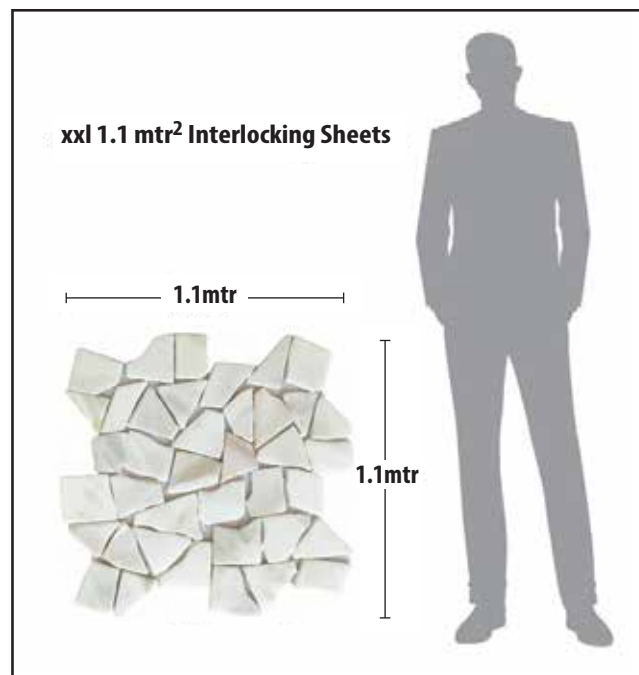

prices are excluding gst, please add 10%

ITEM	CODE	COLOUR	MATERIAL	SHEET SIZE	PMTR²
Interlocking Sheets	xxl tw	thassos white	Marble	1000x1000	$155.00 pmtr²
Interlocking Sheets	xxl cg	calacatta gold	Marble	1000x1000	$155.00 pmtr²
Interlocking Sheets	xxl cw	carrara white	Marble	1000x1000	$155.00 pmtr²
Interlocking Sheets	xxl 2tone grey	2 tone grey	Marble	1000x1000	$100.00 pmtr²
Interlocking Sheets	xxl-mb	marble beige	Marble	1000x1000	$100.00 pmtr²
Interlocking Sheets	xxl-xx	mega mix	Marble	1000x1000	$100.00 pmtr²