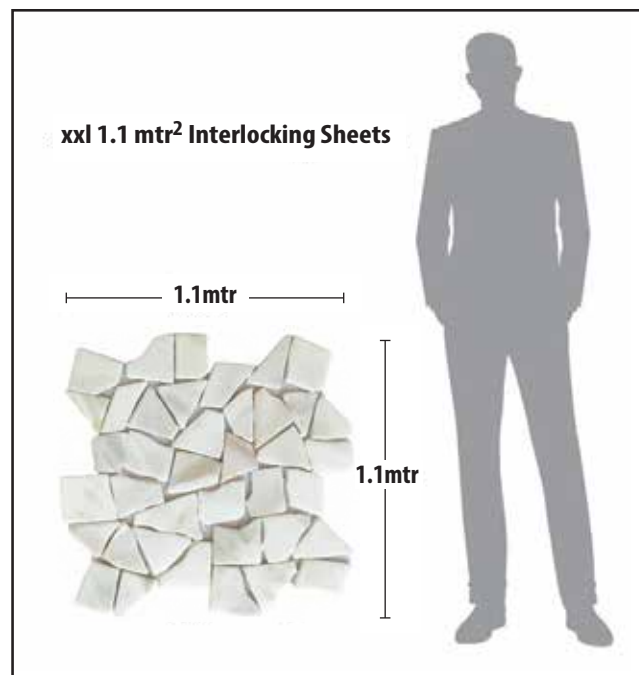

MARBLE ASH/BEIGE

prices are excluding gst, please add 10%

ITEM	CODE	COLOUR	MATERIAL	SHEET SIZE	PMTR²
Interlocking Sheets	xxl mx	brown marble	Marble	1000x1000	$100.00 pmtr²
Interlocking Sheets	xxl ag	antique grey	Marble	1000x1000	$100.00 pmtr²
Interlocking Sheets	xxl mb-mx	brown-beige mixed	Marble	1000x1000	$100.00 pmtr²
Interlocking Sheets	xxl qx	mixed quartz	Marble	1000x1000	$100.00 pmtr²
Interlocking Sheets	xxl ma	marble ash	Marble	1000x1000	$100.00 pmtr²
Interlocking Sheets	xxl ma-mb	marble ash-beige	Marble	1000x1000	$100.00 pmtr²